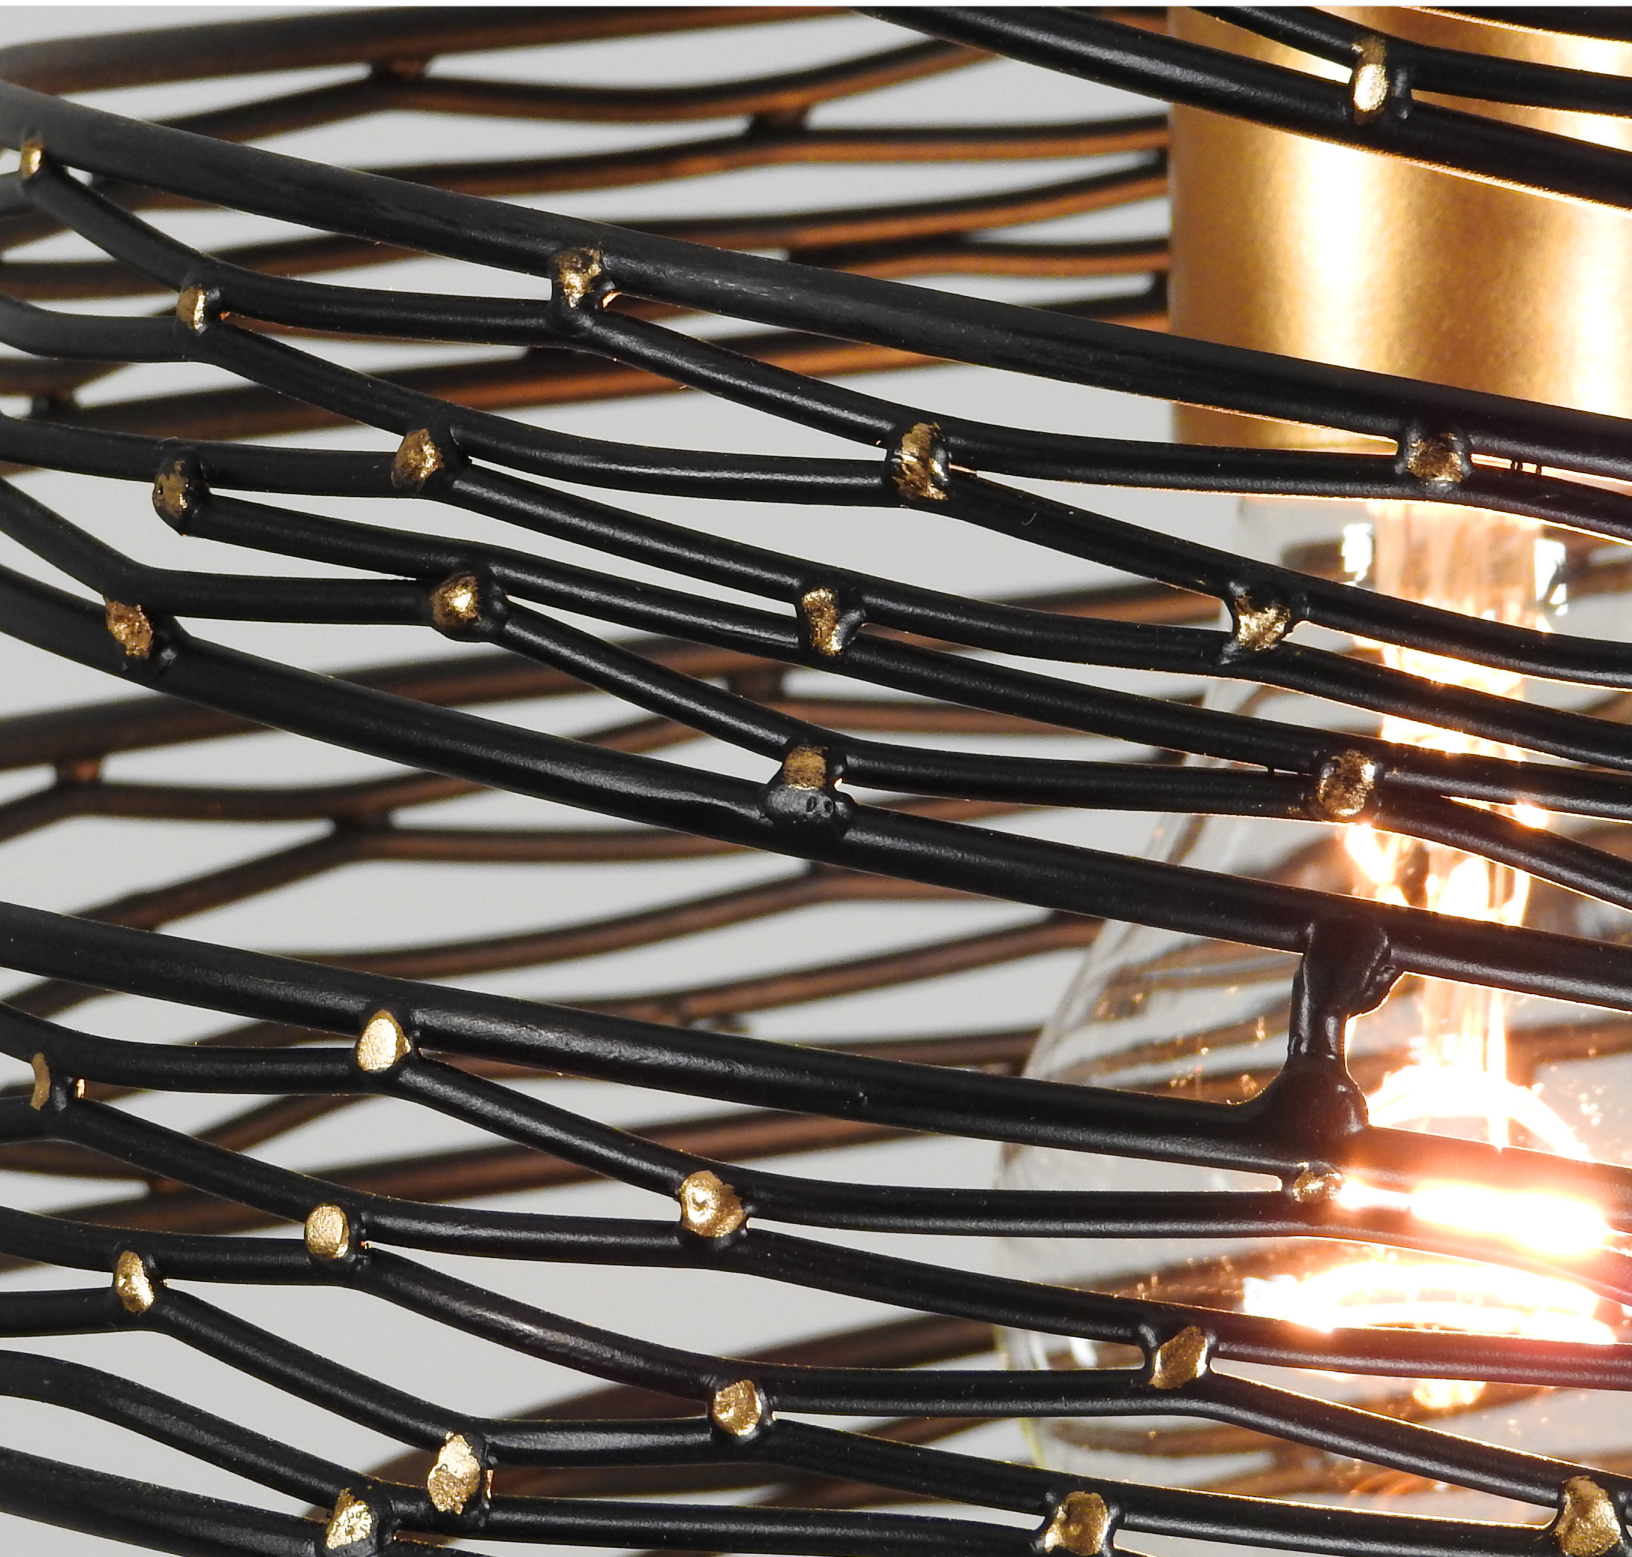

varaluz

phone 702-792-6900
fax 866-258-0862

email info@varaluz.com
web varaluz.com

240POIMBFG FLOW

SELLING POINTS : Hand-Forged Recycled Steel. Hand-Applied two-tone Hammered Ore finish.

DESCRIPTION : Rhythmic and organic in her movement, Flow presents a design that captivates. Hand-forged, her intricate shapes intrigue the eye. Her two-tone finishes lend warmth and a touch of sheen. A plot to enthrall, Flow is a true leading lady.

varaLuz

I LIGHT MINI PENDANT

Product ID 240P01MBFG

Item Name Flow 1-Lt Twist Mini Pendan

Finish Matte Black/Florentine Gold

Product Diameter 10 in./25.4 cm

Product Height 12 in./30.48 cm

Product Weight 3 lbs./1.37 kg

Canopy Diameter 5 in./12.7 cm

Canopy Thickness 0.5 in./1.27 cm

Socket Type 1 1 x 100W Medium

Dimmable Yes

Voltage 110/220

Listing CSA - Interior Dry Location

Chain 10 ft./3.04 m

FLOW